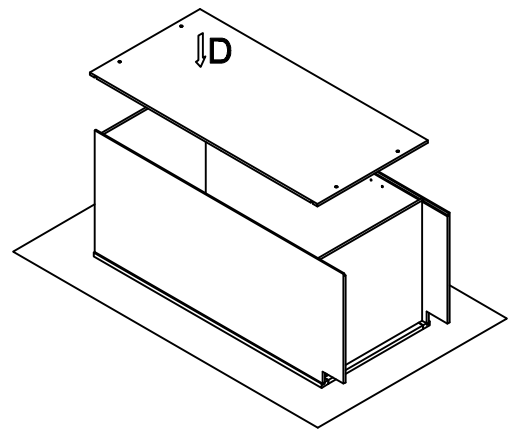

Pantry Base Cabinet Assembly Instruction (Item:PB2454-PB3054)

Hard Ware List	1 | 12PCS | Ø4×25mm	2 | 12PCS | Ø4×16mm	3 | 6PCS | Ø4×19mm	4 | 6PCS | 1-1/4"	5 | 16PCS | Ø4×12mm	6 | 4PCS	7 | 12PCS | Ø8mm	8 | 4PCS | 60°60°18			
	Flat head screw 	Flat head screw 	Round head screw 	Hinge 	Flat head screw 	Corner brackets 	Shelf clips 	Corner block 			
Cabinet Parts List	A	Frame	B	Side panels(2)	C	Top panel & Bottom panel(2)		D	Back panel	E	Toe kick
	F	Adjustable shelf (3)		G	Door(2)						

Step1:

Step2:

Step3:

Step4:

Step5:

Step6: