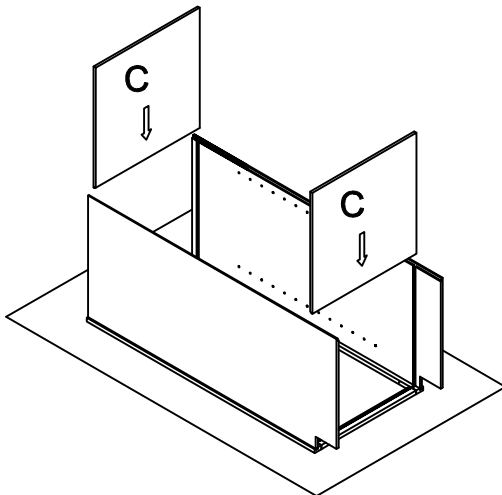

Pantry Base Cabinet Assembly Instruction (Item:PB2454-PB3054)

Hard Ware List	1 | 12PCS | Ø4×25mm	2 | 12PCS | Ø4×16mm	3 | 6PCS | Ø4×19mm	4 | 6PCS | 1-1/4"	5 | 16PCS | Ø4×12mm	6 | 4PCS	7 | 12PCS | Ø8mm	8 | 4PCS | 60°60°18			
	Flat head screw 	Flat head screw 	Round head screw 	Hinge 	Flat head screw 	Corner brackets 	Shelf clips 	Corner block 			
Cabinet Parts List	A	Frame	B	Side panels(2)	C	Top panel & Bottom panel(2)		D	Back panel	E	Toe kick
	F	Adjustable shelf (3)		G	Door(2)						

Step1:

Step2:

Step3:

Step4:

Step5:

Step6: