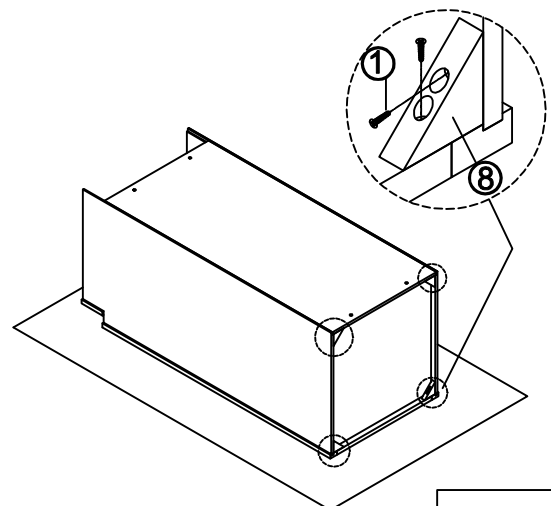

## Pantry Base Cabinet Assembly Instruction (Item:PB2454-PB3054)

Hard Ware List	1   12PCS   Ø4×25mm	2   12PCS   Ø4×16mm	3   6PCS   Ø4×19mm	4   6PCS   1-1/4"	5   16PCS   Ø4×12mm	6   4PCS	7   12PCS   Ø8mm	8   4PCS   60°60°18			
	Flat head screw 	Flat head screw 	Round head screw 	Hinge 	Flat head screw 	Corner brackets 	Shelf clips 	Corner block 			
Cabinet Parts List	A	Frame	B	Side panels(2)	C	Top panel & Bottom panel(2)		D	Back panel	E	Toe kick
	F	Adjustable shelf (3)		G	Door(2)						