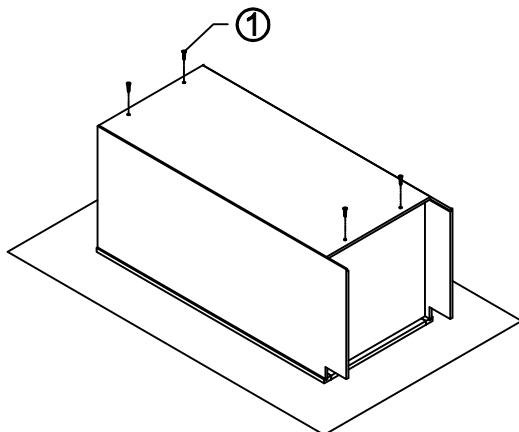

Pantry Base Cabinet Assembly Instruction (Item:PB2454-PB3054)

Hard Ware List	1 | 12PCS | Ø4×25mm	2 | 12PCS | Ø4×16mm	3 | 6PCS | Ø4×19mm	4 | 6PCS | 1-1/4"	5 | 16PCS | Ø4×12mm	6 | 4PCS	7 | 12PCS | Ø8mm	8 | 4PCS | 60°60°18			
	Flat head screw 	Flat head screw 	Round head screw 	Hinge 	Flat head screw 	Corner brackets 	Shelf clips 	Corner block 			
Cabinet Parts List	A	Frame	B	Side panels(2)	C	Top panel & Bottom panel(2)		D	Back panel	E	Toe kick
	F	Adjustable shelf (3)		G	Door(2)						

Step1:

Step2:

Step3:

Step4:

Step5:

Step6: