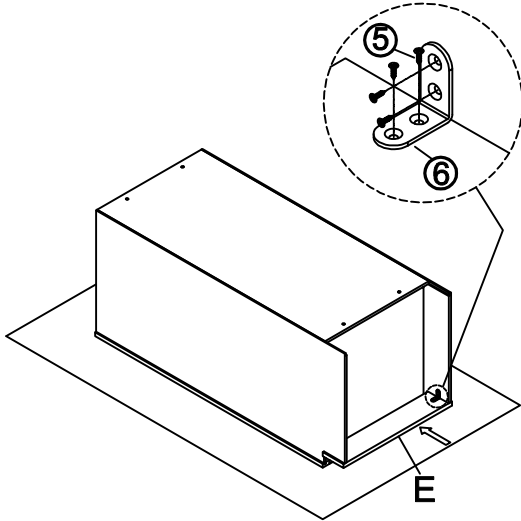

Pantry Base Cabinet Assembly Instruction (Item:PB2454-PB3054)

Hard Ware List	1 | 12PCS | Ø4×25mm	2 | 12PCS | Ø4×16mm	3 | 6PCS | Ø4×19mm	4 | 6PCS | 1-1/4"	5 | 16PCS | Ø4×12mm	6 | 4PCS	7 | 12PCS | Ø8mm	8 | 4PCS | 60°60°18		
	Flat head screw	Flat head screw	Round head screw	Hinge	Flat head screw	Corner brackets	Shelf clips	Corner block		
Cabinet Parts List	A	Frame	B	Side panels(2)	C	Top panel & Bottom panel(2)	D	Back panel	E	Toe kick
	F	Adjustable shelf (3)	G	Door(2)						

Step7: