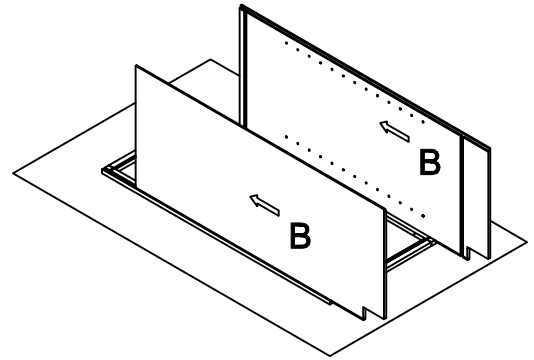

Pantry Base Cabinet Assembly Instruction (Item:PB2454-PB3054)

Hard Ware List	1 | 12PCS | Ø4×25mm	2 | 12PCS | Ø4×16mm	3 | 6PCS | Ø4×19mm	4 | 6PCS | 1-1/4"	5 | 16PCS | Ø4×12mm	6 | 4PCS	7 | 12PCS | Ø8mm	8 | 4PCS | 60°60°18			
	Flat head screw 	Flat head screw 	Round head screw 	Hinge 	Flat head screw 	Corner brackets 	Shelf clips 	Corner block 			
Cabinet Parts List	A	Frame	B	Side panels(2)	C	Top panel & Bottom panel(2)		D	Back panel	E	Toe kick
	F	Adjustable shelf (3)		G	Door(2)						

Step1:

Step2:

Step3:

Step4:

Step5:

Step6: