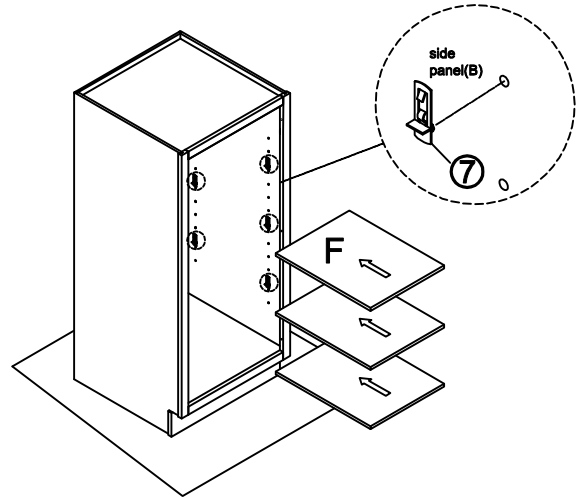

Pantry Base Cabinet Assembly Instruction (Item:PB2454-PB3054)

Hard Ware List	1 | 12PCS | Ø4×25mm	2 | 12PCS | Ø4×16mm	3 | 6PCS | Ø4×19mm	4 | 6PCS | 1-1/4"	5 | 16PCS | Ø4×12mm	6 | 4PCS	7 | 12PCS | Ø8mm	8 | 4PCS | 60°60°18		
	Flat head screw	Flat head screw	Round head screw	Hinge	Flat head screw	Corner brackets	Shelf clips	Corner block		
Cabinet Parts List	A	Frame	B	Side panels(2)	C	Top panel & Bottom panel(2)	D	Back panel	E	Toe kick
	F	Adjustable shelf (3)	G	Door(2)						

Step7:

Step8:

Step9:

Step10: