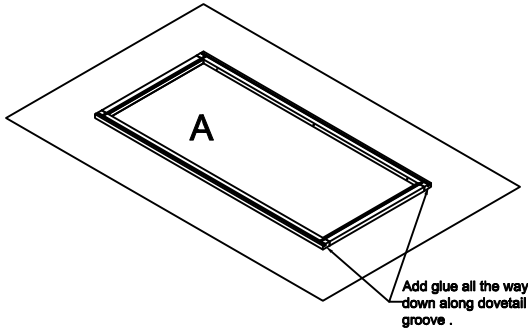

Pantry Base Cabinet Assembly Instruction (Item:PB2454-PB3054)

Hard Ware List	1 | 12PCS | Ø4×25mm	2 | 12PCS | Ø4×16mm	3 | 6PCS | Ø4×19mm	4 | 6PCS | 1-1/4"	5 | 16PCS | Ø4×12mm	6 | 4PCS	7 | 12PCS | Ø8mm	8 | 4PCS | 60°60°18			
	Flat head screw 	Flat head screw 	Round head screw 	Hinge 	Flat head screw 	Corner brackets 	Shelf clips 	Corner block 			
Cabinet Parts List	A	Frame	B	Side panels(2)	C	Top panel & Bottom panel(2)		D	Back panel	E	Toe kick
	F	Adjustable shelf (3)		G	Door(2)						

Step1: