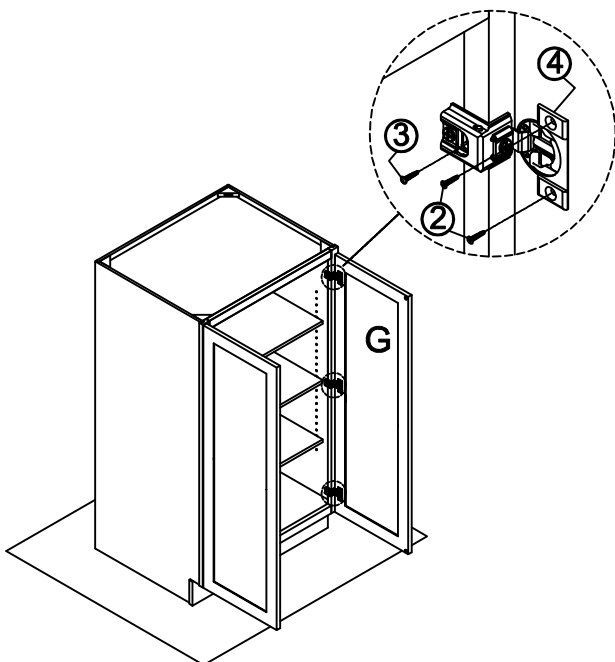

Pantry Base Cabinet Assembly Instruction (Item:PB2454-PB3054)

Hard Ware List	1 | 12PCS | Ø4×25mm	2 | 12PCS | Ø4×16mm	3 | 6PCS | Ø4×19mm	4 | 6PCS | 1-1/4"	5 | 16PCS | Ø4×12mm	6 | 4PCS	7 | 12PCS | Ø8mm	8 | 4PCS | 60°60°18		
	Flat head screw	Flat head screw	Round head screw	Hinge	Flat head screw	Corner brackets	Shelf clips	Corner block		
Cabinet Parts List	A	Frame	B	Side panels(2)	C	Top panel & Bottom panel(2)	D	Back panel	E	Toe kick
	F	Adjustable shelf (3)	G	Door(2)						

Step7:

Step8:

Step9:

Step10: