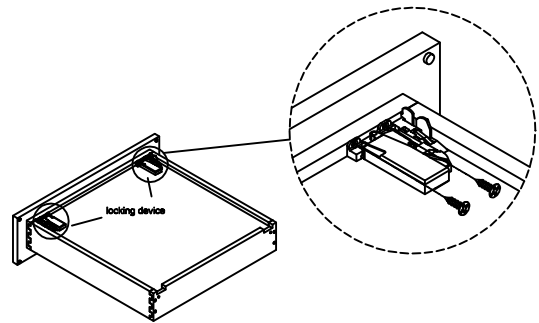

Oven Cabinet Assembly Instruction (Item:OC3184)

Hard Ware List	1 | 16PCS | Ø4×25mm Flat head screw	2 | 8PCS | Ø4×16mm Flat head screw	3 | 4PCS | Ø4×19mm Round head screw	4 | 4PCS | 1-1/4" | Hinge	5 | 16PCS | Ø4×12mm Flat head screw	6 | 4PCS | Corner brackets	8 | 1SET | Slide
	9 | 4PCS | 60°60°18 Corner block	10 | 6PCS | Ø4×22mm Flat head screw					
Cabinet Parts List	A | Frame	B | Side panels(2)	C | Top panel & Bottom panel(4)	D | Back panel	E | Toe kick		
	G | Door(2)	H | Drawer front(1)	I | Drawer front panel(1)	J | Drawer back panel(1)	K | Drawer side panel(2)	L | Drawer bottom panel(1)	

Step11:

Step12:

Step13:

Step14: