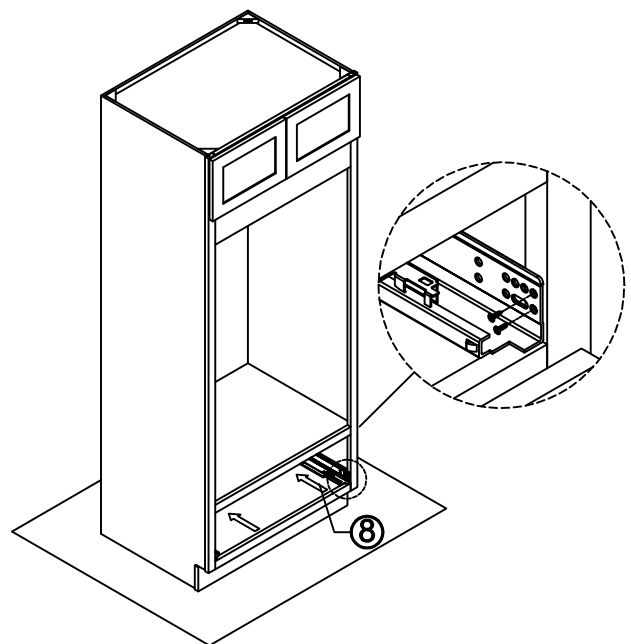

## Oven Cabinet Assembly Instruction (Item:OC3184)

Hard Ware List	1   16PCS   Ø4×25mm	2   8PCS   Ø4×16mm	3   4PCS   Ø4×19mm	4   4PCS   1-1/4"	5   16PCS   Ø4×12mm	6   4PCS	8   1SET				
	Flat head screw	Flat head screw	Round head screw	Hinge	Flat head screw	Corner brackets	Slide				
											
Cabinet Parts List	9   4PCS   60°60°18	10   6PCS   Ø4×22mm									
	Corner block	Flat head screw									
											
A	Frame	B	Side panels(2)	C	Top panel & Bottom panel(4)		D	Back panel	E	Toe kick	
G	Door(2)	H	Drawer front(1)	I	Drawer front panel(1)	J	Drawer back panel(1)	K	Drawer side panel(2)	L	Drawer bottom panel(1)

## Oven Cabinet Assembly Instruction (Item:OC3184)

Hard Ware List	1   16PCS   Ø4×25mm Flat head screw	2   8PCS   Ø4×16mm Flat head screw	3   4PCS   Ø4×19mm Round head screw	4   4PCS   1-1/4"   Hinge	5   16PCS   Ø4×12mm Flat head screw	6   4PCS   Corner brackets	8   1SET   Slide
	9   4PCS   60°60°18 Corner block	10   6PCS   Ø4×22mm Flat head screw					
							
Cabinet Parts List	A   Frame	B   Side panels(2)	C   Top panel & Bottom panel(4)	D   Back panel	E   Toe kick		
	G   Door(2)	H   Drawer front(1)	I   Drawer front panel(1)	J   Drawer back panel(1)	K   Drawer side panel(2)	L   Drawer bottom panel(1)	