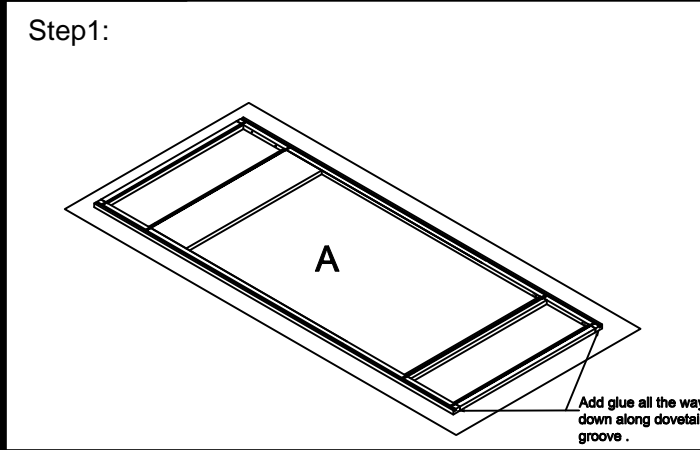

Oven Cabinet Assembly Instruction (Item:OC3184)

Hard Ware List	1 | 16PCS | Ø4×25mm	2 | 8PCS | Ø4×16mm	3 | 4PCS | Ø4×19mm	4 | 4PCS | 1-1/4"	5 | 16PCS | Ø4×12mm	6 | 4PCS	8 | 1SET
	Flat head screw	Flat head screw	Round head screw	Hinge	Flat head screw	Corner brackets	Slide
	9 | 4PCS | 60°60°18	10 | 6PCS | Ø4×22mm					
	Corner block	Flat head screw					

Cabinet Parts List	A	Frame	B	Side panels(2)	C	Top panel & Bottom panel(4)	D	Back panel	E	Toe kick		
	G	Door(2)	H	Drawer front(1)	I	Drawer front panel(1)	J	Drawer back panel(1)	K	Drawer side panel(2)	L	Drawer bottom panel (1)