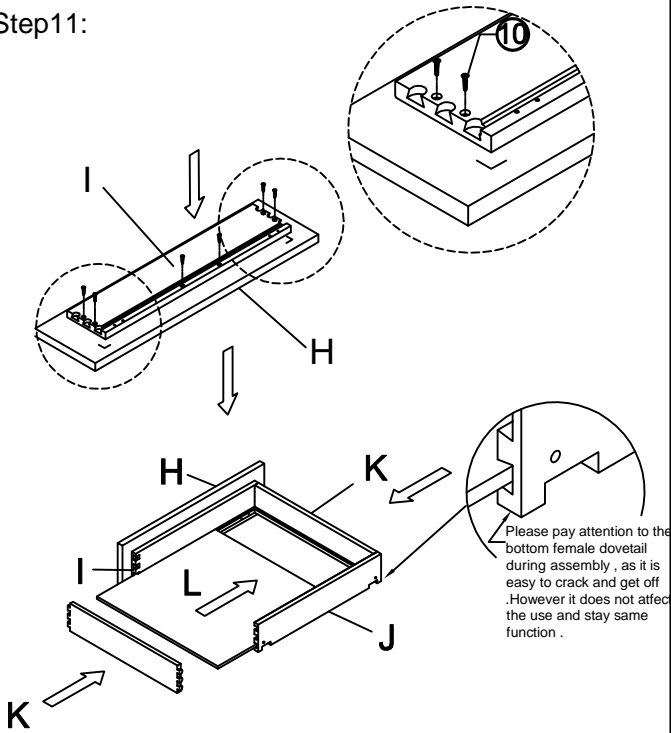

Oven Cabinet Assembly Instruction (Item:OC3184)

Hard Ware List	1 | 16PCS | Ø4×25mm Flat head screw	2 | 8PCS | Ø4×16mm Flat head screw	3 | 4PCS | Ø4×19mm Round head screw	4 | 4PCS | 1-1/4" | Hinge	5 | 16PCS | Ø4×12mm Flat head screw	6 | 4PCS | Corner brackets	8 | 1SET | Slide
	9 | 4PCS | 60°60°18 Corner block	10 | 6PCS | Ø4×22mm Flat head screw					
Cabinet Parts List	A | Frame	B | Side panels(2)	C | Top panel & Bottom panel(4)	D | Back panel	E | Toe kick		
	G | Door(2)	H | Drawer front(1)	I | Drawer front panel(1)	J | Drawer back panel(1)	K | Drawer side panel(2)	L | Drawer bottom panel(1)	

Step11:

Step12: