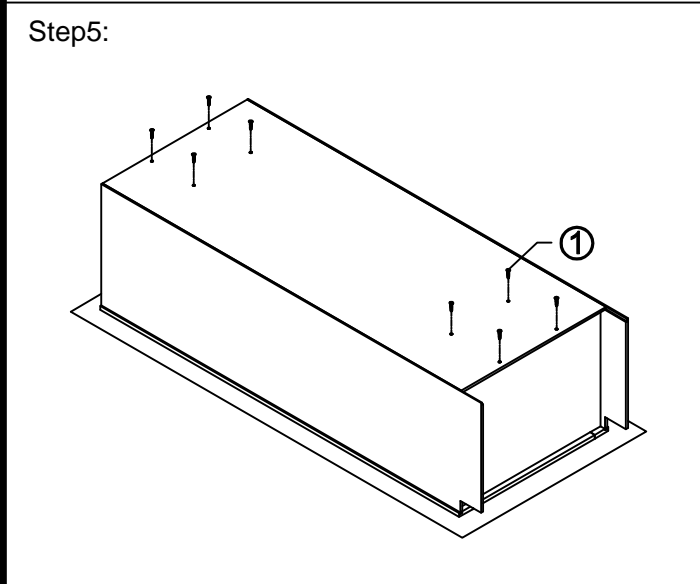

Oven Cabinet Assembly Instruction (Item:OC3184)

Hard Ware List	1 | 16PCS | Ø4×25mm	2 | 8PCS | Ø4×16mm	3 | 4PCS | Ø4×19mm	4 | 4PCS | 1-1/4"	5 | 16PCS | Ø4×12mm	6 | 4PCS	8 | 1SET
	Flat head screw	Flat head screw	Round head screw	Hinge	Flat head screw	Corner brackets	Slide
	9 | 4PCS | 60°60°18	10 | 6PCS | Ø4×22mm					
	Corner block	Flat head screw					

Cabinet Parts List	A	Frame	B	Side panels(2)	C	Top panel & Bottom panel(4)	D	Back panel	E	Toe kick		
	G	Door(2)	H	Drawer front(1)	I	Drawer front panel(1)	J	Drawer back panel(1)	K	Drawer side panel(2)	L	Drawer bottom panel (1)