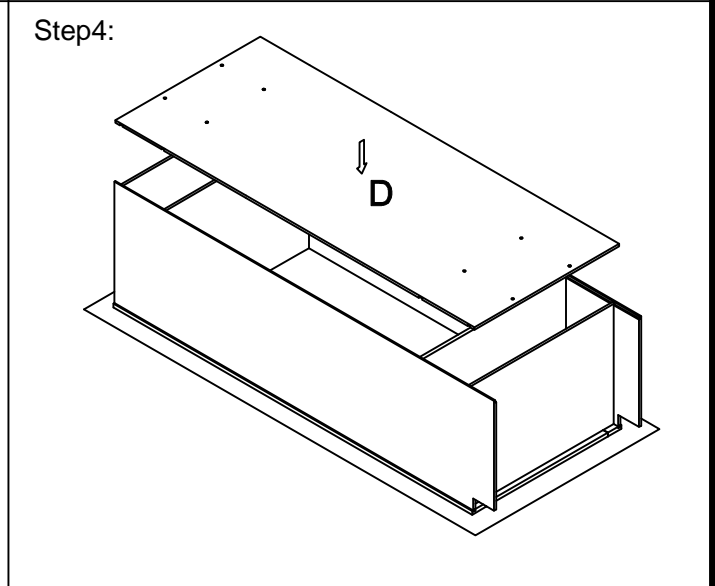

Oven Cabinet Assembly Instruction (Item:OC3184)

Hard Ware List	1 | 16PCS | Ø4×25mm	2 | 8PCS | Ø4×16mm	3 | 4PCS | Ø4×19mm	4 | 4PCS | 1-1/4"	5 | 16PCS | Ø4×12mm	6 | 4PCS	8 | 1SET
	Flat head screw	Flat head screw	Round head screw	Hinge	Flat head screw	Corner brackets	Slide
	9 | 4PCS | 60°60°18	10 | 6PCS | Ø4×22mm					
	Corner block	Flat head screw					

Cabinet Parts List	A	Frame	B	Side panels(2)	C	Top panel & Bottom panel(4)	D	Back panel	E	Toe kick		
	G	Door(2)	H	Drawer front(1)	I	Drawer front panel(1)	J	Drawer back panel(1)	K	Drawer side panel(2)	L	Drawer bottom panel (1)