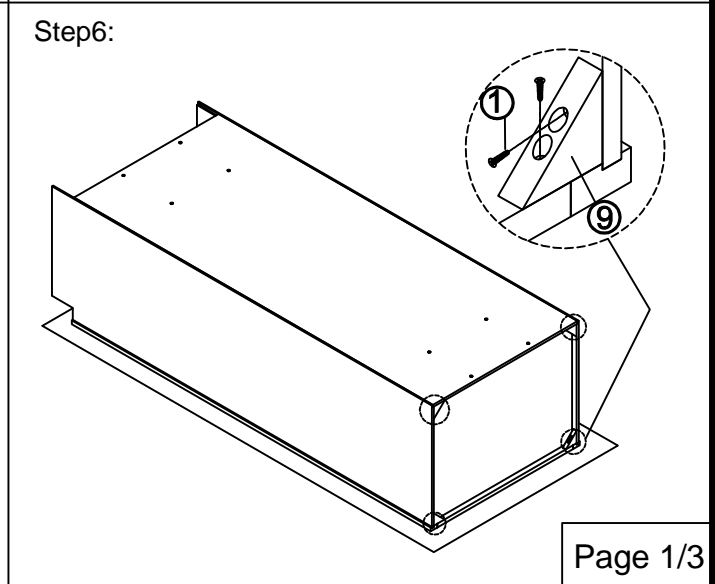

## Oven Cabinet Assembly Instruction (Item:OC3184)

Hard Ware List	1   16PCS   Ø4×25mm	2   8PCS   Ø4×16mm	3   4PCS   Ø4×19mm	4   4PCS   1-1/4"	5   16PCS   Ø4×12mm	6   4PCS	8   1SET
	Flat head screw	Flat head screw	Round head screw	Hinge	Flat head screw	Corner brackets	Slide
							
	9   4PCS   60°60°18	10   6PCS   Ø4×22mm					
	Corner block	Flat head screw					
							

## Oven Cabinet Assembly Instruction (Item:OC3184)

Hard Ware List	1   16PCS   Ø4×25mm	2   8PCS   Ø4×16mm	3   4PCS   Ø4×19mm	4   4PCS   1-1/4"	5   16PCS   Ø4×12mm	6   4PCS	8   1SET				
	Flat head screw	Flat head screw	Round head screw	Hinge	Flat head screw	Corner brackets	Slide				
											
Cabinet Parts List	9   4PCS   60°60°18	10   6PCS   Ø4×22mm									
	Corner block	Flat head screw									
											
A	Frame	B	Side panels(2)	C	Top panel & Bottom panel(4)		D	Back panel	E	Toe kick	
G	Door(2)	H	Drawer front(1)	I	Drawer front panel(1)	J	Drawer back panel(1)	K	Drawer side panel(2)	L	Drawer bottom panel(1)