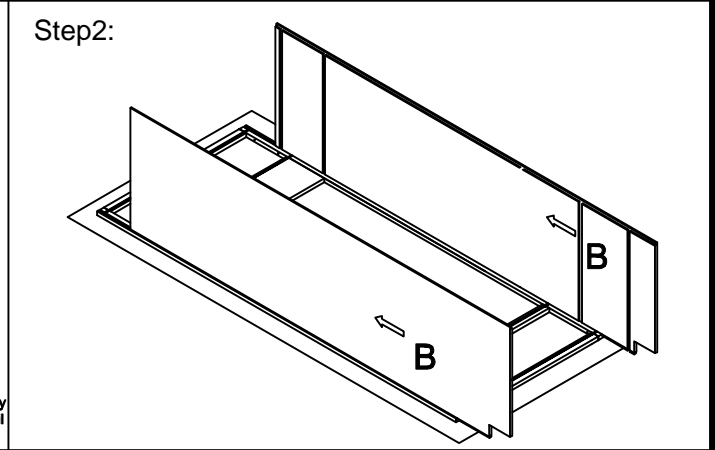

## Oven Cabinet Assembly Instruction (Item:OC3184)

Hard Ware List	1   16PCS   Ø4×25mm	2   8PCS   Ø4×16mm	3   4PCS   Ø4×19mm	4   4PCS   1-1/4"	5   16PCS   Ø4×12mm	6   4PCS	8   1SET
	Flat head screw	Flat head screw	Round head screw	Hinge	Flat head screw	Corner brackets	Slide
							
	9   4PCS   60°60°18	10   6PCS   Ø4×22mm					
	Corner block	Flat head screw					
							

Cabinet Parts List	A	Frame	B	Side panels(2)	C	Top panel & Bottom panel(4)	D	Back panel	E	Toe kick	
	G	Door(2)	H	Drawer front(1)	I	Drawer front panel(1)	J	Drawer back panel(1)	K	Drawer side panel(2)	L