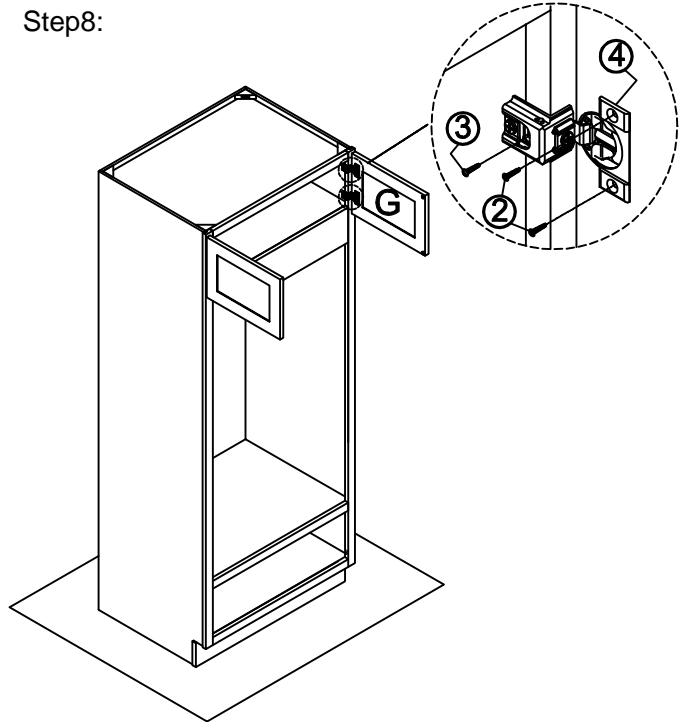

Step10:

Step8: