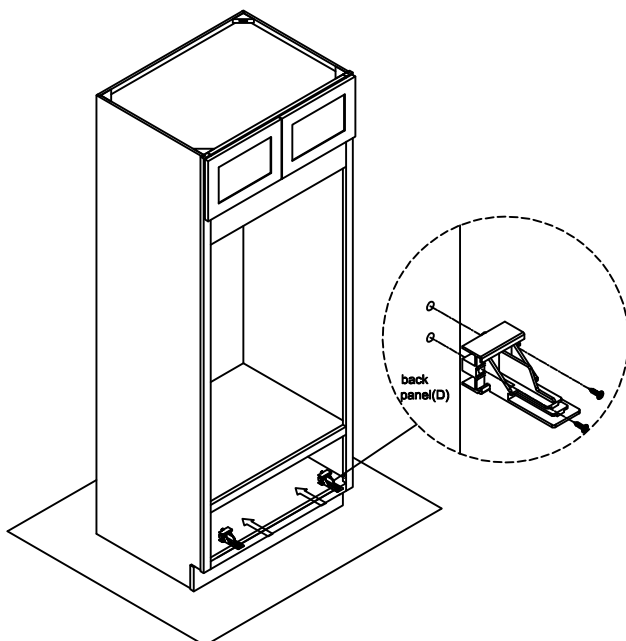

Oven Cabinet Assembly Instruction (Item:OC3184)

Hard Ware List	1 | 16PCS | Ø4×25mm	2 | 8PCS | Ø4×16mm	3 | 4PCS | Ø4×19mm	4 | 4PCS | 1-1/4"	5 | 16PCS | Ø4×12mm	6 | 4PCS	8 | 1SET				
	Flat head screw	Flat head screw	Round head screw	Hinge	Flat head screw	Corner brackets	Slide				
Cabinet Parts List	9 | 4PCS | 60°60°18	10 | 6PCS | Ø4×22mm									
	Corner block	Flat head screw									
A	Frame	B	Side panels(2)	C	Top panel & Bottom panel(4)		D	Back panel	E	Toe kick	
G	Door(2)	H	Drawer front(1)	I	Drawer front panel(1)	J	Drawer back panel(1)	K	Drawer side panel(2)	L	Drawer bottom panel(1)

Step7:

Step9: