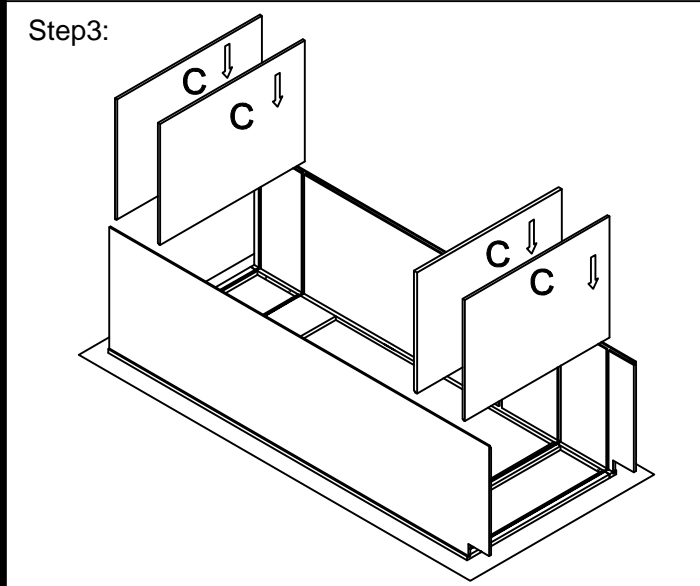

## Oven Cabinet Assembly Instruction (Item:OC3184)

Hard Ware List	1   16PCS   Ø4×25mm	2   8PCS   Ø4×16mm	3   4PCS   Ø4×19mm	4   4PCS   1-1/4"	5   16PCS   Ø4×12mm	6   4PCS	8   1SET
	Flat head screw	Flat head screw	Round head screw	Hinge	Flat head screw	Corner brackets	Slide
							
	9   4PCS   60°60°18	10   6PCS   Ø4×22mm					
	Corner block	Flat head screw					
							

Cabinet Parts List	A	Frame	B	Side panels(2)	C	Top panel & Bottom panel(4)	D	Back panel	E	Toe kick	
	G	Door(2)	H	Drawer front(1)	I	Drawer front panel(1)	J	Drawer back panel(1)	K	Drawer side panel(2)	L