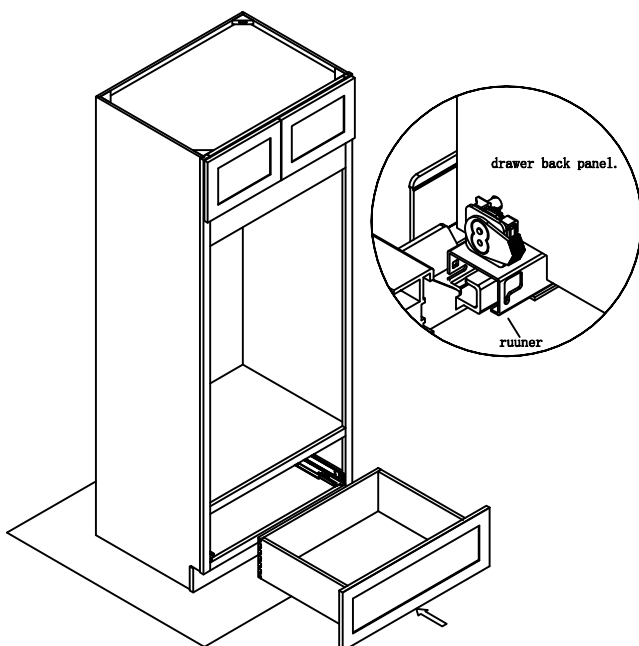

Oven Cabinet Assembly Instruction (Item:OC3184)

Hard Ware List	1 | 16PCS | Ø4×25mm Flat head screw	2 | 8PCS | Ø4×16mm Flat head screw	3 | 4PCS | Ø4×19mm Round head screw	4 | 4PCS | 1-1/4" | Hinge	5 | 16PCS | Ø4×12mm Flat head screw	6 | 4PCS | Corner brackets	8 | 1SET | Slide
	9 | 4PCS | 60°60°18 Corner block	10 | 6PCS | Ø4×22mm Flat head screw					
Cabinet Parts List	A | Frame	B | Side panels(2)	C | Top panel & Bottom panel(4)	D | Back panel	E | Toe kick		
	G | Door(2)	H | Drawer front(1)	I | Drawer front panel(1)	J | Drawer back panel(1)	K | Drawer side panel(2)	L | Drawer bottom panel(1)	

Step11:

Step12:

Step13:

Step14: