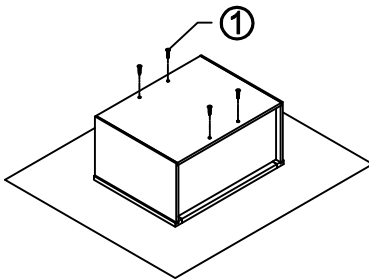

Wall Cabinet Assembly Instruction (Item:W3012-W3612 / W3015-W3615 / W3018-W3618/W3021-W3621)

Hard Ware List	1 4PCS Ø4×25mm	2 8PCS Ø4×16mm	3 4PCS Ø4×19mm	4 4PCS 1-1/4"	5 32PCS Ø4×12mm	6 8PCS				
	Flat head screw	Flat head screw	Round head screw	Hinge	Flat head screw	Corner brackets				
										
Cabinet Parts List	A	Frame	B	Side panels(2)	C	Top panel & Bottom panel(2)	D	Back panel	E	Door(2)

Step1:

Step2:

Step3:

Step4:

Step5:

Step6:

Step7: