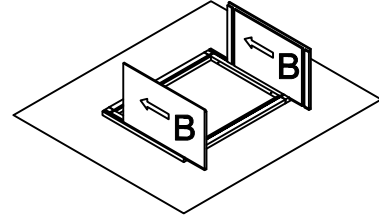

Wall Cabinet Assembly Instruction (Item:W3012-W3612 / W3015-W3615 / W3018-W3618/W3021-W3621)

Hard Ware List	1 4PCS Ø4×25mm	2 8PCS Ø4×16mm	3 4PCS Ø4×19mm	4 4PCS 1-1/4"	5 32PCS Ø4×12mm	6 8PCS				
	Flat head screw	Flat head screw	Round head screw	Hinge	Flat head screw	Corner brackets				
										
Cabinet Parts List	A	Frame	B	Side panels(2)	C	Top panel & Bottom panel(2)	D	Back panel	E	Door(2)

Step1:

Step2:

Step3:

Step4:

Step5:

Step6:

Step7: