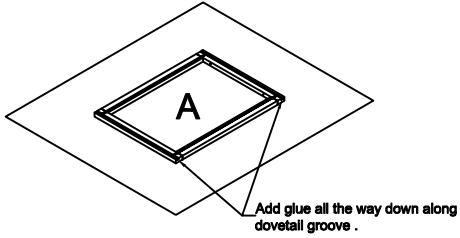

Wall Cabinet Assembly Instruction (Item:W3012-W3612 / W3015-W3615 / W3018-W3618/W3021-W3621)

Hard Ware List	1 | 4PCS | Ø4×25mm	2 | 8PCS | Ø4×16mm	3 | 4PCS | Ø4×19mm	4 | 4PCS | 1-1/4"	5 | 32PCS | Ø4×12mm	6 | 8PCS				
	Flat head screw	Flat head screw	Round head screw	Hinge	Flat head screw	Corner brackets				
Cabinet Parts List	A	Frame	B	Side panels(2)	C	Top panel & Bottom panel(2)	D	Back panel	E	Door(2)

Step1: