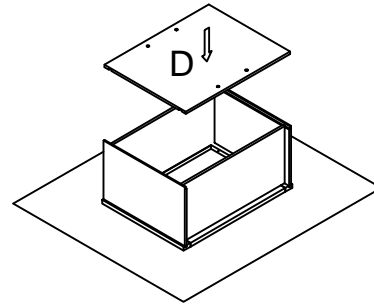

Wall Cabinet Assembly Instruction (Item:W3012-W3612 / W3015-W3615 / W3018-W3618/W3021-W3621)

Hard Ware List	1 4PCS Ø4×25mm	2 8PCS Ø4×16mm	3 4PCS Ø4×19mm	4 4PCS 1-1/4"	5 32PCS Ø4×12mm	6 8PCS				
	Flat head screw	Flat head screw	Round head screw	Hinge	Flat head screw	Corner brackets				
										
Cabinet Parts List	A	Frame	B	Side panels(2)	C	Top panel & Bottom panel(2)	D	Back panel	E	Door(2)

Step1:

Step2:

Step3:

Step4:

Step5:

Step6:

Step7: