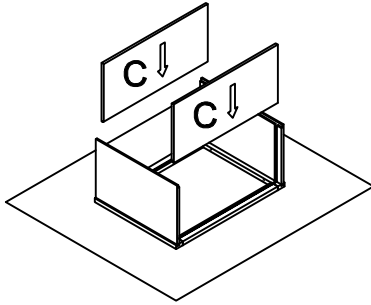

Wall Cabinet Assembly Instruction (Item:W3012-W3612 / W3015-W3615 / W3018-W3618/W3021-W3621)

Hard Ware List	1 | 4PCS | Ø4×25mm	2 | 8PCS | Ø4×16mm	3 | 4PCS | Ø4×19mm	4 | 4PCS | 1-1/4"	5 | 32PCS | Ø4×12mm	6 | 8PCS				
	Flat head screw	Flat head screw	Round head screw	Hinge	Flat head screw	Corner brackets				
Cabinet Parts List	A	Frame	B	Side panels(2)	C	Top panel & Bottom panel(2)	D	Back panel	E	Door(2)

Step1:

Step2:

Step3:

Step4:

Step5:

Step6:

Step7: