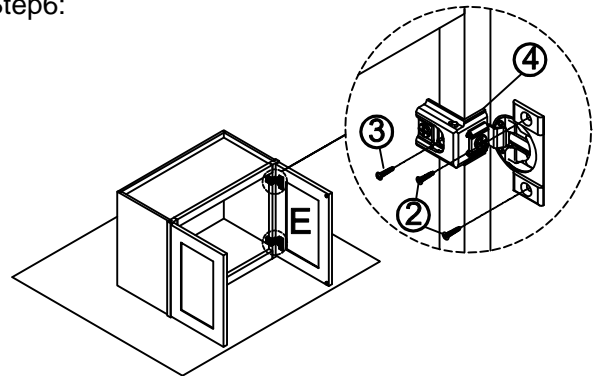

Wall Cabinet Assembly Instruction (Item:W3012-W3612 / W3015-W3615 / W3018-W3618/W3021-W3621)

Hard Ware List	1 4PCS Ø4×25mm	2 8PCS Ø4×16mm	3 4PCS Ø4×19mm	4 4PCS 1-1/4"	5 32PCS Ø4×12mm	6 8PCS				
	Flat head screw	Flat head screw	Round head screw	Hinge	Flat head screw	Corner brackets				
										
Cabinet Parts List	A	Frame	B	Side panels(2)	C	Top panel & Bottom panel(2)	D	Back panel	E	Door(2)

Step1:

Step2:

Step3:

Step4:

Step5:

Step6:

Step7: