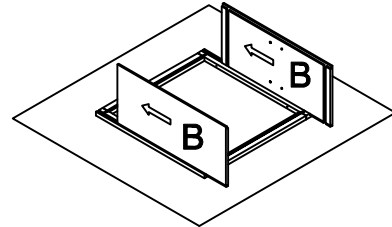

## Wall Cabinet Assembly Instruction (Item: W3024, W3624)

Hard Ware List	1   4PCS   Ø4×25mm	2   8PCS   Ø4×16mm	3   4PCS   Ø4×19mm	4   4PCS   1-1/4"	5   16PCS   Ø4×12mm	6   4PCS	7   4PCS   Ø8mm	
	Flat head screw	Flat head screw	Round head screw	Hinge	Flat head screw	Corner brackets	Shelf clips	
								
Cabinet Parts List	A	Frame	B	Side panels(2)	C	Top panel & Bottom panel(2)	D	Back panel
	E	Adjustable shelf			F	Door(2)		

Step1:

Step2:

Step3:

Step4:

Step5:

Step6:

Step7:

Step8: