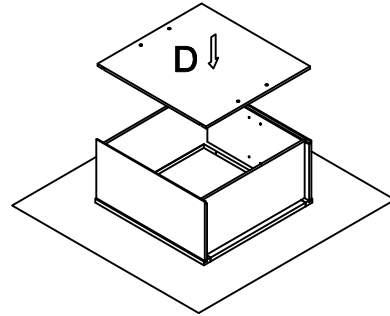

## Wall Cabinet Assembly Instruction (Item: W3024, W3624)

Hard Ware List	1   4PCS   Ø4×25mm	2   8PCS   Ø4×16mm	3   4PCS   Ø4×19mm	4   4PCS   1-1/4"	5   16PCS   Ø4×12mm	6   4PCS	7   4PCS   Ø8mm	
	Flat head screw	Flat head screw	Round head screw	Hinge	Flat head screw	Corner brackets	Shelf clips	
								
Cabinet Parts List	A	Frame	B	Side panels(2)	C	Top panel & Bottom panel(2)	D	Back panel
	E	Adjustable shelf			F	Door(2)		

Step1:

Step2:

Step3:

Step4:

Step5:

Step6:

Step7:

Step8: