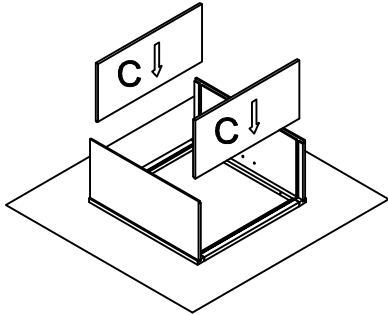

## Wall Cabinet Assembly Instruction (Item: W3024, W3624)

Hard Ware List	1   4PCS   Ø4×25mm	2   8PCS   Ø4×16mm	3   4PCS   Ø4×19mm	4   4PCS   1-1/4"	5   16PCS   Ø4×12mm	6   4PCS	7   4PCS   Ø8mm	
	Flat head screw	Flat head screw	Round head screw	Hinge	Flat head screw	Corner brackets	Shelf clips	
								
Cabinet Parts List	A	Frame	B	Side panels(2)	C	Top panel & Bottom panel(2)	D	Back panel
	E	Adjustable shelf			F	Door(2)		

Step1:

Step2:

Step3:

Step4:

Step5:

Step6:

Step7:

Step8: