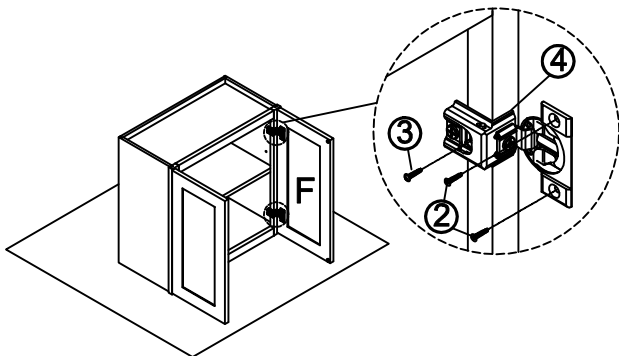

## Wall Cabinet Assembly Instruction (Item: W3024, W3624)

Hard Ware List	1   4PCS   Ø4×25mm	2   8PCS   Ø4×16mm	3   4PCS   Ø4×19mm	4   4PCS   1-1/4"	5   16PCS   Ø4×12mm	6   4PCS	7   4PCS   Ø8mm	
	Flat head screw	Flat head screw	Round head screw	Hinge	Flat head screw	Corner brackets	Shelf clips	
								
Cabinet Parts List	A	Frame	B	Side panels(2)	C	Top panel & Bottom panel(2)	D	Back panel
	E	Adjustable shelf			F	Door(2)		

Step1:

Step2:

Step3:

Step4:

Step5:

Step6:

Step7:

Step8: