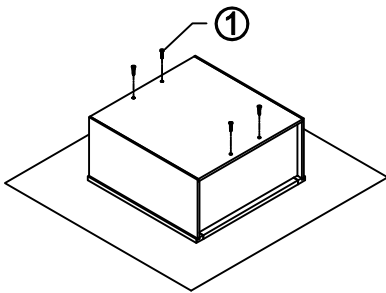

## Wall Cabinet Assembly Instruction (Item: W3024, W3624)

Hard Ware List	1   4PCS   Ø4×25mm	2   8PCS   Ø4×16mm	3   4PCS   Ø4×19mm	4   4PCS   1-1/4"	5   16PCS   Ø4×12mm	6   4PCS	7   4PCS   Ø8mm	
	Flat head screw	Flat head screw	Round head screw	Hinge	Flat head screw	Corner brackets	Shelf clips	
								
Cabinet Parts List	A	Frame	B	Side panels(2)	C	Top panel & Bottom panel(2)	D	Back panel
	E	Adjustable shelf			F	Door(2)		

Step1:

Step2:

Step3:

Step4:

Step5:

Step6:

Step7:

Step8: