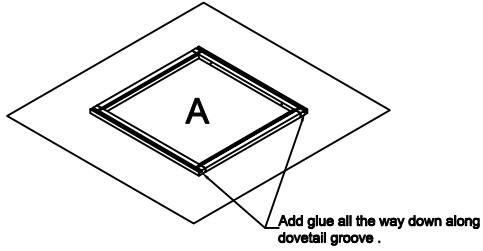

Wall Cabinet Assembly Instruction (Item: W3024, W3624)

Hard Ware List	1 | 4PCS | Ø4×25mm	2 | 8PCS | Ø4×16mm	3 | 4PCS | Ø4×19mm	4 | 4PCS | 1-1/4"	5 | 16PCS | Ø4×12mm	6 | 4PCS	7 | 4PCS | Ø8mm	
	Flat head screw	Flat head screw	Round head screw	Hinge	Flat head screw	Corner brackets	Shelf clips	
Cabinet Parts List	A	Frame	B	Side panels(2)	C	Top panel & Bottom panel(2)	D	Back panel
	E	Adjustable shelf			F	Door(2)		

Step1: