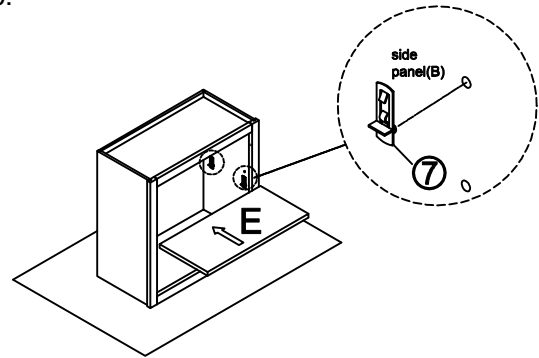

## Wall Cabinet Assembly Instruction (Item: W3024, W3624)

Hard Ware List	1   4PCS   Ø4×25mm	2   8PCS   Ø4×16mm	3   4PCS   Ø4×19mm	4   4PCS   1-1/4"	5   16PCS   Ø4×12mm	6   4PCS	7   4PCS   Ø8mm	
	Flat head screw	Flat head screw	Round head screw	Hinge	Flat head screw	Corner brackets	Shelf clips	
								
Cabinet Parts List	A	Frame	B	Side panels(2)	C	Top panel & Bottom panel(2)	D	Back panel
	E	Adjustable shelf			F	Door(2)		

Step1:

Step2:

Step3:

Step4:

Step5:

Step6:

Step7:

Step8: