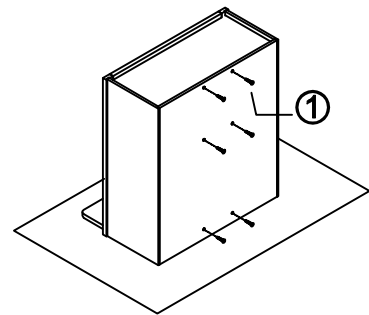

Wall Cabinet Assembly Instruction (Item:WMC2730/WMC2736/WMC2742)

Hard Ware List	1 6PCS Ø4×25mm	2 8PCS Ø4×16mm	3 4PCS Ø4×19mm	4 4PCS 1-1/4"	5 16PCS Ø4×12mm	6 4PCS						
	Flat head screw	Flat head screw	Round head screw	Hinge	Flat head screw	Corner brackets						
												
Cabinet Parts List	A	Frame	B	Side panels(2)	C	Top panel	D	Fixed shelf	E	Bottom panel	G	Door(2)
											F	Back panel

Step1:

Step2:

Step3:

Step4:

Step5:

Step5:

Step7:

Step8: