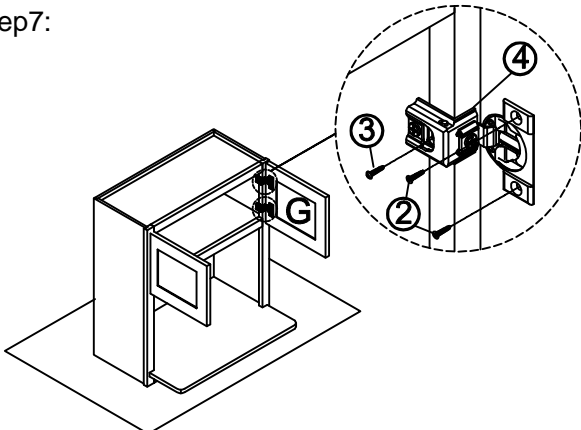

Wall Cabinet Assembly Instruction (Item:WMC2730/WMC2736/WMC2742)

Hard Ware List	1 6PCS Ø4×25mm	2 8PCS Ø4×16mm	3 4PCS Ø4×19mm	4 4PCS 1-1/4"	5 16PCS Ø4×12mm	6 4PCS						
	Flat head screw	Flat head screw	Round head screw	Hinge	Flat head screw	Corner brackets						
												
Cabinet Parts List	A	Frame	B	Side panels(2)	C	Top panel	D	Fixed shelf	E	Bottom panel	G	Door(2)
											F	Back panel

Step1:

Step2:

Step3:

Step4:

Step5:

Step5:

Step7:

Step8: