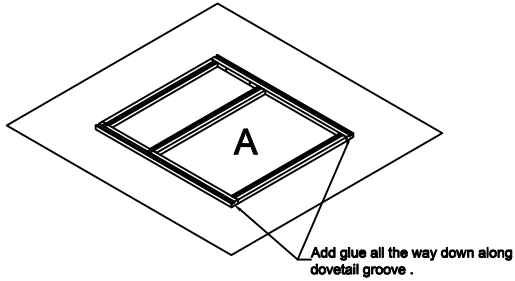

Wall Cabinet Assembly Instruction (Item:WMC2730/WMC2736/WMC2742)

Hard Ware List	1 | 6PCS | Ø4×25mm	2 | 8PCS | Ø4×16mm	3 | 4PCS | Ø4×19mm	4 | 4PCS | 1-1/4"	5 | 16PCS | Ø4×12mm	6 | 4PCS						
	Flat head screw	Flat head screw	Round head screw	Hinge	Flat head screw	Corner brackets						
Cabinet Parts List	A	Frame	B	Side panels(2)	C	Top panel	D	Fixed shelf	E	Bottom panel	G	Door(2)
											F	Back panel

Step1: