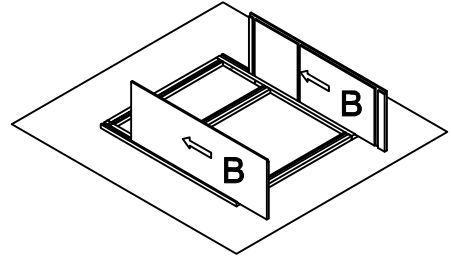

Wall Cabinet Assembly Instruction (Item:WMC2730/WMC2736/WMC2742)

Hard Ware List	1 6PCS Ø4×25mm	2 8PCS Ø4×16mm	3 4PCS Ø4×19mm	4 4PCS 1-1/4"	5 16PCS Ø4×12mm	6 4PCS						
	Flat head screw	Flat head screw	Round head screw	Hinge	Flat head screw	Corner brackets						
												
Cabinet Parts List	A	Frame	B	Side panels(2)	C	Top panel	D	Fixed shelf	E	Bottom panel	G	Door(2)
											F	Back panel

Step1:

Step2:

Step3:

Step4:

Step5:

Step5:

Step7:

Step8: