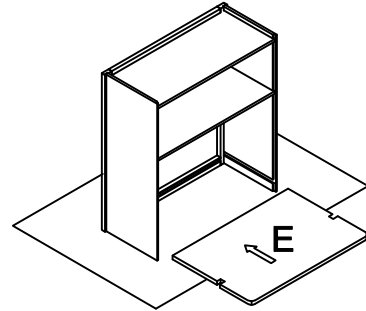

Wall Cabinet Assembly Instruction (Item:WMC2730/WMC2736/WMC2742)

Hard Ware List	1 6PCS Ø4×25mm	2 8PCS Ø4×16mm	3 4PCS Ø4×19mm	4 4PCS 1-1/4"	5 16PCS Ø4×12mm	6 4PCS						
	Flat head screw	Flat head screw	Round head screw	Hinge	Flat head screw	Corner brackets						
												
Cabinet Parts List	A	Frame	B	Side panels(2)	C	Top panel	D	Fixed shelf	E	Bottom panel	G	Door(2)
											F	Back panel

Step1:

Step2:

Step3:

Step4:

Step5:

Step5:

Step7:

Step8: