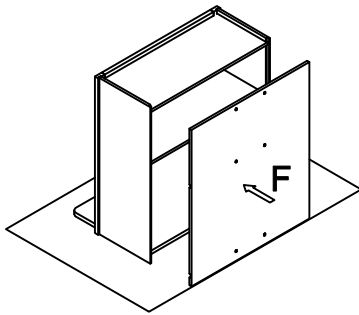

Wall Cabinet Assembly Instruction (Item:WMC2730/WMC2736/WMC2742)

Hard Ware List	1 6PCS Ø4×25mm	2 8PCS Ø4×16mm	3 4PCS Ø4×19mm	4 4PCS 1-1/4"	5 16PCS Ø4×12mm	6 4PCS						
	Flat head screw	Flat head screw	Round head screw	Hinge	Flat head screw	Corner brackets						
												
Cabinet Parts List	A	Frame	B	Side panels(2)	C	Top panel	D	Fixed shelf	E	Bottom panel	G	Door(2)
											F	Back panel

Step1:

Step2:

Step3:

Step4:

Step5:

Step5:

Step7:

Step8: