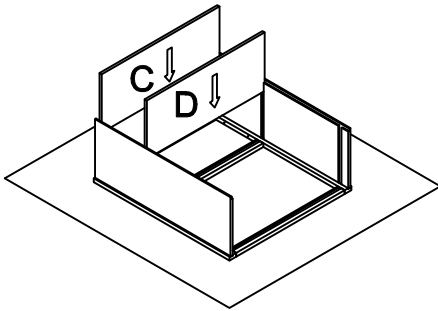

Wall Cabinet Assembly Instruction (Item:WMC2730/WMC2736/WMC2742)

Hard Ware List	1 6PCS Ø4×25mm	2 8PCS Ø4×16mm	3 4PCS Ø4×19mm	4 4PCS 1-1/4"	5 16PCS Ø4×12mm	6 4PCS						
	Flat head screw	Flat head screw	Round head screw	Hinge	Flat head screw	Corner brackets						
												
Cabinet Parts List	A	Frame	B	Side panels(2)	C	Top panel	D	Fixed shelf	E	Bottom panel	G	Door(2)
											F	Back panel

Step1:

Step2:

Step3:

Step4:

Step5:

Step5:

Step7:

Step8: