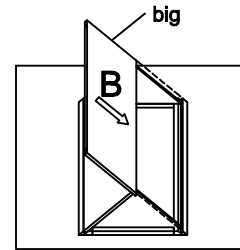

Wall Cabinet Assembly Instruction (Item:WAE42)

Hard Ware List	2 6PCS Ø4x16mm	3 3PCS Ø4x19mm	4 3PCS 1-1/4"	5 16PCS Ø4x12mm	6 4PCS	7 12PCS Ø8mm				
	Flat head screw	Round head screw	Hinge	Flat head screw	Corner brackets	Shelf clips				
										
Cabinet Parts List	A	Frame	B	Side panels(2)	C	Top panel & Bottom panel(2)	E	Adjustable shelf(2)	F	Door

Step1:

Step2:

Step3:

Step4:

Step5:

Step6:

Step7:

Step8: