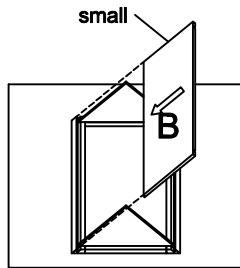

Wall Cabinet Assembly Instruction (Item:WAE42)

Hard Ware List	2 | 6PCS | Ø4x16mm	3 | 3PCS | Ø4x19mm	4 | 3PCS | 1-1/4"	5 | 16PCS | Ø4x12mm	6 | 4PCS	7 | 12PCS | Ø8mm				
	Flat head screw	Round head screw	Hinge	Flat head screw	Corner brackets	Shelf clips				
Cabinet Parts List	A	Frame	B	Side panels(2)	C	Top panel & Bottom panel(2)	E	Adjustable shelf(2)	F	Door

Step1:

Step2:

Step3:

Step4:

Step5:

Step6:

Step7:

Step8: