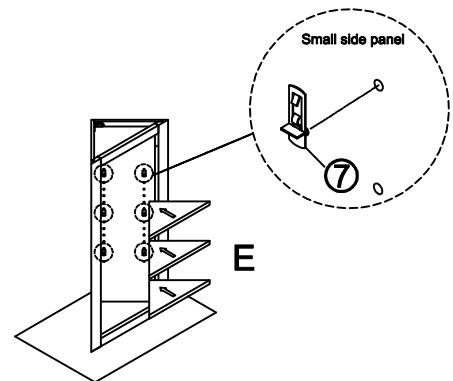

Wall Cabinet Assembly Instruction (Item:WAE42)

Hard Ware List	2 6PCS Ø4x16mm	3 3PCS Ø4x19mm	4 3PCS 1-1/4"	5 16PCS Ø4x12mm	6 4PCS	7 12PCS Ø8mm				
	Flat head screw	Round head screw	Hinge	Flat head screw	Corner brackets	Shelf clips				
										
Cabinet Parts List	A	Frame	B	Side panels(2)	C	Top panel & Bottom panel(2)	E	Adjustable shelf(2)	F	Door

Step1:

Step2:

Step3:

Step4:

Step5:

Step6:

Step7:

Step8: