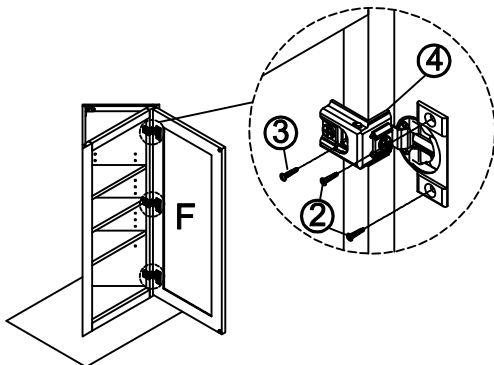

Wall Cabinet Assembly Instruction (Item:WAE42)

Hard Ware List	2 6PCS Ø4x16mm	3 3PCS Ø4x19mm	4 3PCS 1-1/4"	5 16PCS Ø4x12mm	6 4PCS	7 12PCS Ø8mm				
	Flat head screw	Round head screw	Hinge	Flat head screw	Corner brackets	Shelf clips				
										
Cabinet Parts List	A	Frame	B	Side panels(2)	C	Top panel & Bottom panel(2)	E	Adjustable shelf(2)	F	Door

Step1:

Step2:

Step3:

Step4:

Step5:

Step6:

Step7:

Step8: