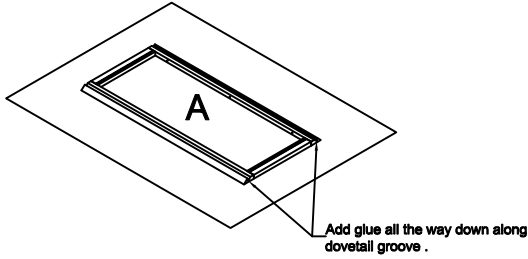

Wall Cabinet Assembly Instruction (Item:WAE42)

Hard Ware List	2 | 6PCS | Ø4x16mm	3 | 3PCS | Ø4x19mm	4 | 3PCS | 1-1/4"	5 | 16PCS | Ø4x12mm	6 | 4PCS	7 | 12PCS | Ø8mm				
	Flat head screw	Round head screw	Hinge	Flat head screw	Corner brackets	Shelf clips				
Cabinet Parts List	A	Frame	B	Side panels(2)	C	Top panel & Bottom panel(2)	E	Adjustable shelf(2)	F	Door

Step1: