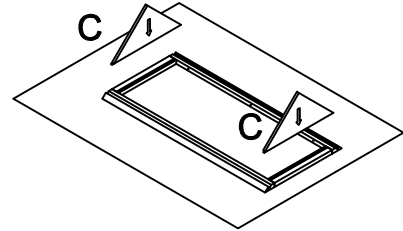

Wall Cabinet Assembly Instruction (Item:WAE42)

Hard Ware List	2 | 6PCS | Ø4x16mm	3 | 3PCS | Ø4x19mm	4 | 3PCS | 1-1/4"	5 | 16PCS | Ø4x12mm	6 | 4PCS	7 | 12PCS | Ø8mm				
	Flat head screw	Round head screw	Hinge	Flat head screw	Corner brackets	Shelf clips				
Cabinet Parts List	A	Frame	B	Side panels(2)	C	Top panel & Bottom panel(2)	E	Adjustable shelf(2)	F	Door

Step1:

Step2:

Step3:

Step4:

Step5:

Step6:

Step7:

Step8: