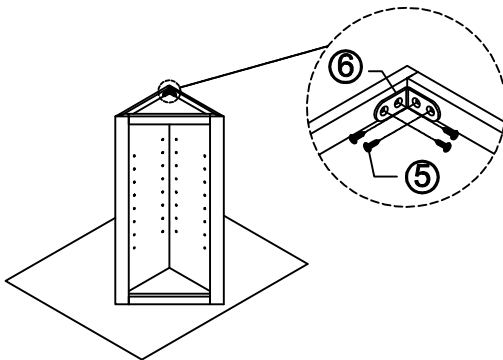

Wall Cabinet Assembly Instruction (Item:WAE42)

Hard Ware List	2 6PCS Ø4x16mm	3 3PCS Ø4x19mm	4 3PCS 1-1/4"	5 16PCS Ø4x12mm	6 4PCS	7 12PCS Ø8mm				
	Flat head screw	Round head screw	Hinge	Flat head screw	Corner brackets	Shelf clips				
										
Cabinet Parts List	A	Frame	B	Side panels(2)	C	Top panel & Bottom panel(2)	E	Adjustable shelf(2)	F	Door

Step1:

Step2:

Step3:

Step4:

Step5:

Step6:

Step7:

Step8: