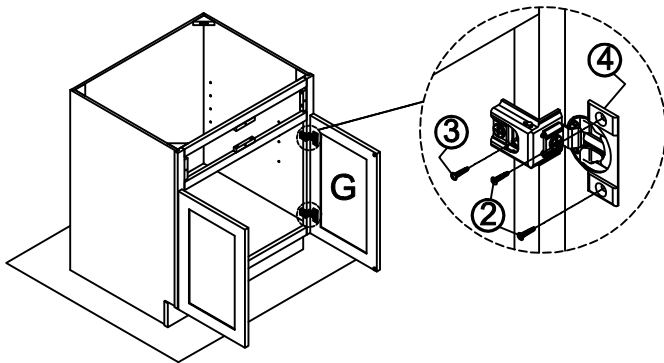

Base Cabinet Assembly Instruction (Item: SB33-SB42 / V2421-V36)

Hard Ware List	1 6PCS Ø4×25mm	2 8PCS Ø4×16mm	3 4PCS Ø4×19mm	4 4PCS 1-1/4"	5 40PCS Ø4×12mm	6 10PCS	9 4PCS 60°60°18	10 12PCS Ø4×22mm				
	Flat head screw	Flat head screw	Round head screw	Hinge	Flat head screw	Corner brackets	Corner block	Flat head screw				
Cabinet Parts List	A	Frame	B	Side panels(2)	C	Bottom panel	D	Back panel	E	Toe kick	G	Door(2)
	H	Drawer front										

Step6:

Step7:

Step8:

Step9:

Step10:

Base Cabinet Assembly Instruction (Item:SB24-SB48/V2421-V3621)

Hard Ware List	1 6PCS Ø4×25mm	2 8PCS Ø4×16mm	3 4PCS Ø4×19mm	4 4PCS 1-1/4"	5 40PCS Ø4×12mm	6 10PCS	9 4PCS 60°60°18	10 12PCS Ø4×22mm				
	Flat head screw	Flat head screw	Round head screw	Hinge	Flat head screw	Corner brackets	Corner block	Flat head screw				
												
Cabinet Parts List	A	Frame	B	Side panels(2)	C	Bottom panel	D	Back panel	E	Toe kick	G	Door(2)
	H	Drawer front										