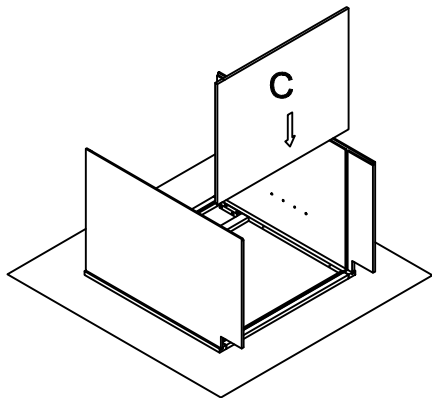

Base Cabinet Assembly Instruction (Item:SB24-SB48/V2421-V3621)

Hard Ware List	1 | 6PCS | Ø4×25mm	2 | 8PCS | Ø4×16mm	3 | 4PCS | Ø4×19mm	4 | 4PCS | 1-1/4"	5 | 40PCS | Ø4×12mm	6 | 10PCS |	9 | 4PCS | 60°60°18	10 | 12PCS | Ø4×22mm				
	Flat head screw	Flat head screw	Round head screw	Hinge	Flat head screw	Corner brackets	Corner block	Flat head screw				
Cabinet Parts List	A	Frame	B	Side panels(2)	C	Bottom panel	D	Back panel	E	Toe kick	G	Door(2)
	H	Drawer front										

Step1:

Step2:

Step3:

Step4:

Step5: