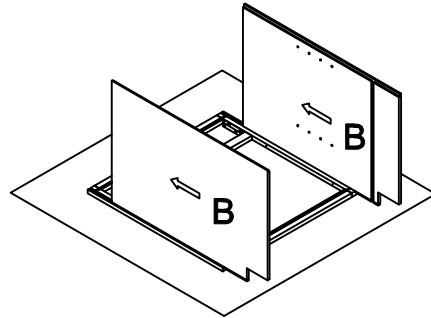

Base Cabinet Assembly Instruction (Item:SB24-SB48/V2421-V3621)

Hard Ware List	1 | 6PCS | Ø4×25mm	2 | 8PCS | Ø4×16mm	3 | 4PCS | Ø4×19mm	4 | 4PCS | 1-1/4"	5 | 40PCS | Ø4×12mm	6 | 10PCS |	9 | 4PCS | 60°60°18	10 | 12PCS | Ø4×22mm				
	Flat head screw	Flat head screw	Round head screw	Hinge	Flat head screw	Corner brackets	Corner block	Flat head screw				
Cabinet Parts List	A	Frame	B	Side panels(2)	C	Bottom panel	D	Back panel	E	Toe kick	G	Door(2)
	H	Drawer front										

Step1:

Step2:

Step3:

Step4:

Step5: