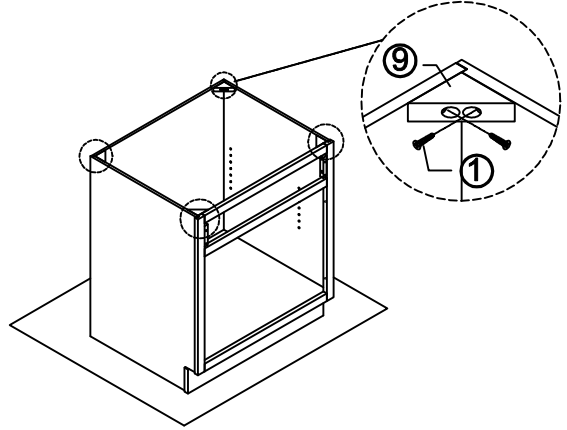

Base Cabinet Assembly Instruction (Item: SB33-SB42 / V2421-V36)

Hard Ware List	1 6PCS Ø4×25mm	2 8PCS Ø4×16mm	3 4PCS Ø4×19mm	4 4PCS 1-1/4"	5 40PCS Ø4×12mm	6 10PCS	9 4PCS 60°60°18	10 12PCS Ø4×22mm				
	Flat head screw	Flat head screw	Round head screw	Hinge	Flat head screw	Corner brackets	Corner block	Flat head screw				
Cabinet Parts List	A	Frame	B	Side panels(2)	C	Bottom panel	D	Back panel	E	Toe kick	G	Door(2)
	H	Drawer front										

Step6:

Step7:

Step8:

Step9:

Step10:

Base Cabinet Assembly Instruction (Item:SB24-SB48/V2421-V3621)

Hard Ware List	1 6PCS Ø4×25mm	2 8PCS Ø4×16mm	3 4PCS Ø4×19mm	4 4PCS 1-1/4"	5 40PCS Ø4×12mm	6 10PCS	9 4PCS 60°60°18	10 12PCS Ø4×22mm				
	Flat head screw	Flat head screw	Round head screw	Hinge	Flat head screw	Corner brackets	Corner block	Flat head screw				
												
Cabinet Parts List	A	Frame	B	Side panels(2)	C	Bottom panel	D	Back panel	E	Toe kick	G	Door(2)
	H	Drawer front										