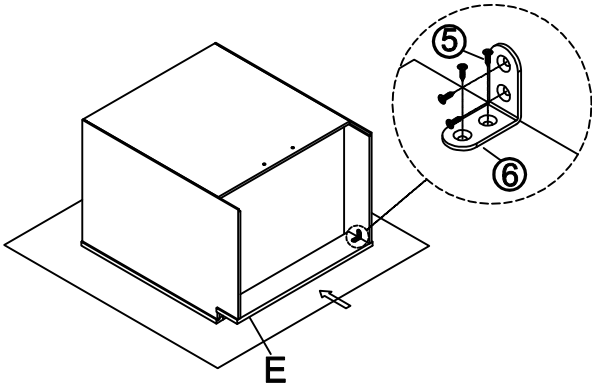

Base Cabinet Assembly Instruction (Item: SB33-SB42 / V2421-V36)

Hard Ware List	1 6PCS Ø4×25mm	2 8PCS Ø4×16mm	3 4PCS Ø4×19mm	4 4PCS 1-1/4"	5 40PCS Ø4×12mm	6 10PCS	9 4PCS 60°60°18	10 12PCS Ø4×22mm				
	Flat head screw	Flat head screw	Round head screw	Hinge	Flat head screw	Corner brackets	Corner block	Flat head screw				
Cabinet Parts List	A	Frame	B	Side panels(2)	C	Bottom panel	D	Back panel	E	Toe kick	G	Door(2)
	H	Drawer front										

Step6:

Step7:

Step8:

Step9:

Step10:

Base Cabinet Assembly Instruction (Item:SB24-SB48/V2421-V3621)

Hard Ware List	1 6PCS Ø4×25mm	2 8PCS Ø4×16mm	3 4PCS Ø4×19mm	4 4PCS 1-1/4"	5 40PCS Ø4×12mm	6 10PCS	9 4PCS 60°60°18	10 12PCS Ø4×22mm				
	Flat head screw	Flat head screw	Round head screw	Hinge	Flat head screw	Corner brackets	Corner block	Flat head screw				
												
Cabinet Parts List	A	Frame	B	Side panels(2)	C	Bottom panel	D	Back panel	E	Toe kick	G	Door(2)
	H	Drawer front										