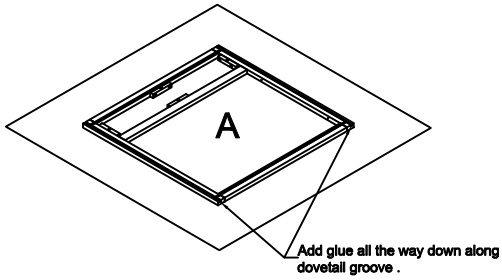

Base Cabinet Assembly Instruction (Item:SB24-SB48/V2421-V3621)

Hard Ware List	1 | 6PCS | Ø4×25mm	2 | 8PCS | Ø4×16mm	3 | 4PCS | Ø4×19mm	4 | 4PCS | 1-1/4"	5 | 40PCS | Ø4×12mm	6 | 10PCS |	9 | 4PCS | 60°60°18	10 | 12PCS | Ø4×22mm				
	Flat head screw	Flat head screw	Round head screw	Hinge	Flat head screw	Corner brackets	Corner block	Flat head screw				
Cabinet Parts List	A	Frame	B	Side panels(2)	C	Bottom panel	D	Back panel	E	Toe kick	G	Door(2)
	H	Drawer front										

Step1: