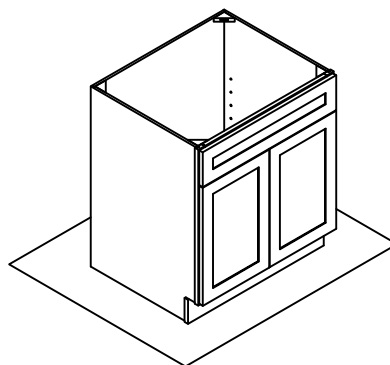

Base Cabinet Assembly Instruction (Item: SB33-SB42 / V2421-V36)

Hard Ware List	1 6PCS Ø4×25mm	2 8PCS Ø4×16mm	3 4PCS Ø4×19mm	4 4PCS 1-1/4"	5 40PCS Ø4×12mm	6 10PCS	9 4PCS 60°60°18	10 12PCS Ø4×22mm				
	Flat head screw	Flat head screw	Round head screw	Hinge	Flat head screw	Corner brackets	Corner block	Flat head screw				
Cabinet Parts List	A	Frame	B	Side panels(2)	C	Bottom panel	D	Back panel	E	Toe kick	G	Door(2)
	H	Drawer front										

Step6:

Step7:

Step8:

Step9:

Step10:

Base Cabinet Assembly Instruction (Item:SB24-SB48/V2421-V3621)

Hard Ware List	1 6PCS Ø4×25mm	2 8PCS Ø4×16mm	3 4PCS Ø4×19mm	4 4PCS 1-1/4"	5 40PCS Ø4×12mm	6 10PCS	9 4PCS 60°60°18	10 12PCS Ø4×22mm				
	Flat head screw	Flat head screw	Round head screw	Hinge	Flat head screw	Corner brackets	Corner block	Flat head screw				
												
Cabinet Parts List	A	Frame	B	Side panels(2)	C	Bottom panel	D	Back panel	E	Toe kick	G	Door(2)
	H	Drawer front										