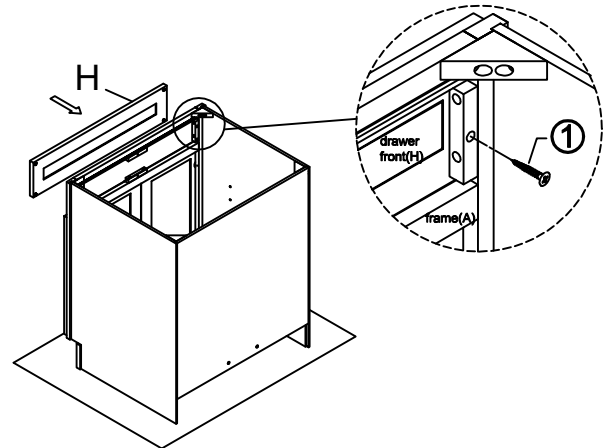

Base Cabinet Assembly Instruction (Item: SB33-SB42 / V2421-V36)

Hard Ware List	1 6PCS Ø4×25mm	2 8PCS Ø4×16mm	3 4PCS Ø4×19mm	4 4PCS 1-1/4"	5 40PCS Ø4×12mm	6 10PCS	9 4PCS 60°60°18	10 12PCS Ø4×22mm				
	Flat head screw	Flat head screw	Round head screw	Hinge	Flat head screw	Corner brackets	Corner block	Flat head screw				
Cabinet Parts List	A	Frame	B	Side panels(2)	C	Bottom panel	D	Back panel	E	Toe kick	G	Door(2)
	H	Drawer front										

Step6:

Step7:

Step8:

Step9:

Step10:

Base Cabinet Assembly Instruction (Item:SB24-SB48/V2421-V3621)

Hard Ware List	1 6PCS Ø4×25mm	2 8PCS Ø4×16mm	3 4PCS Ø4×19mm	4 4PCS 1-1/4"	5 40PCS Ø4×12mm	6 10PCS	9 4PCS 60°60°18	10 12PCS Ø4×22mm				
	Flat head screw	Flat head screw	Round head screw	Hinge	Flat head screw	Corner brackets	Corner block	Flat head screw				
												
Cabinet Parts List	A	Frame	B	Side panels(2)	C	Bottom panel	D	Back panel	E	Toe kick	G	Door(2)
	H	Drawer front										