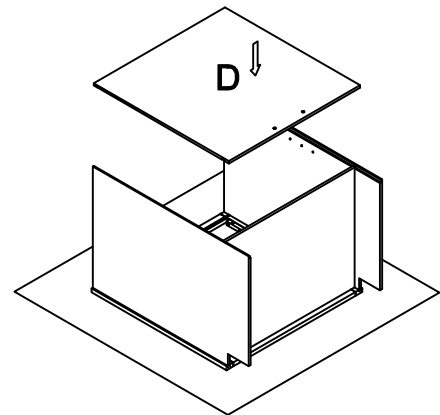

Base Cabinet Assembly Instruction (Item:SB24-SB48/V2421-V3621)

Hard Ware List	1 | 6PCS | Ø4×25mm	2 | 8PCS | Ø4×16mm	3 | 4PCS | Ø4×19mm	4 | 4PCS | 1-1/4"	5 | 40PCS | Ø4×12mm	6 | 10PCS |	9 | 4PCS | 60°60°18	10 | 12PCS | Ø4×22mm				
	Flat head screw	Flat head screw	Round head screw	Hinge	Flat head screw	Corner brackets	Corner block	Flat head screw				
Cabinet Parts List	A	Frame	B	Side panels(2)	C	Bottom panel	D	Back panel	E	Toe kick	G	Door(2)
	H	Drawer front										

Step1:

Step2:

Step3:

Step4:

Step5: