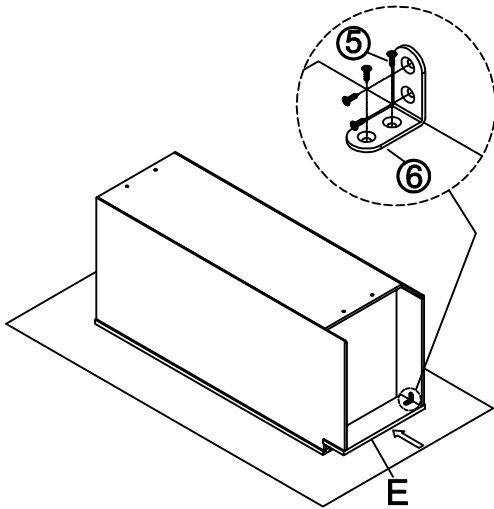

Pantry Base Cabinet Assembly Instruction (Item:PB1854)

Hard Ware List	1 | 12PCS | Ø4×25mm	2 | 6PCS | Ø4×16mm	3 | 3PCS | Ø4×19mm	4 | 3PCS | 1-1/4"	5 | 16PCS | Ø4×12mm	6 | 4PCS	7 | 12PCS | Ø8mm	8 | 4PCS | 60°60°18		
	Flat head screw	Flat head screw	Round head screw	Hinge	Flat head screw	Corner brackets	Shelf clips	Corner block		
Cabinet Parts List	A	Frame	B	Side panels(2)	C	Top panel & Bottom panel(2)	D	Back panel	E	Toe kick
	F	Adjustable shelf (3)	G	Door(1)						

Step7: