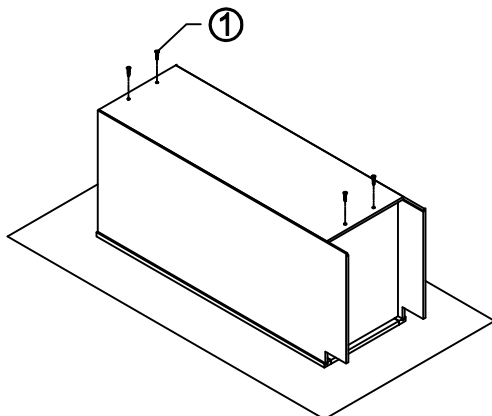

Pantry Base Cabinet Assembly Instruction (Item:PB1854)

Hard Ware List	1 12PCS Ø4×25mm	2 6PCS Ø4×16mm	3 3PCS Ø4×19mm	4 3PCS 1-1/4"	5 16PCS Ø4×12mm	6 4PCS	7 12PCS Ø8mm	8 4PCS 60°60°18		
	Flat head screw	Flat head screw	Round head screw	Hinge	Flat head screw	Corner brackets	Shelf clips	Corner block		
										
Cabinet Parts List	A	Frame	B	Side panels(2)	C	Top panel & Bottom panel(2)	D	Back panel	E	Toe kick
	F	Adjustable shelf (3)	G	Door(1)						

Step1:

Step2:

Step3:

Step4:

Step5:

Step6:

Pantry Base Cabinet Assembly Instruction (Item:PB1854)

Hard Ware List	1 12PCS Ø4×25mm	2 6PCS Ø4×16mm	3 3PCS Ø4×19mm	4 3PCS 1-1/4"	5 16PCS Ø4×12mm	6 4PCS	7 12PCS Ø8mm	8 4PCS 60°60°18		
	Flat head screw	Flat head screw	Round head screw	Hinge	Flat head screw	Corner brackets	Shelf clips	Corner block		
Cabinet Parts List	A	Frame	B	Side panels(2)	C	Top panel & Bottom panel(2)	D	Back panel	E	Toe kick
	F	Adjustable shelf (3)	G	Door(1)						