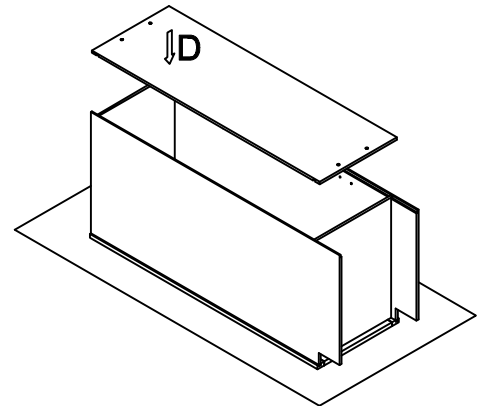

Pantry Base Cabinet Assembly Instruction (Item:PB1854)

Hard Ware List	1 12PCS Ø4×25mm	2 6PCS Ø4×16mm	3 3PCS Ø4×19mm	4 3PCS 1-1/4"	5 16PCS Ø4×12mm	6 4PCS	7 12PCS Ø8mm	8 4PCS 60°60°18		
	Flat head screw	Flat head screw	Round head screw	Hinge	Flat head screw	Corner brackets	Shelf clips	Corner block		
										
Cabinet Parts List	A	Frame	B	Side panels(2)	C	Top panel & Bottom panel(2)	D	Back panel	E	Toe kick
	F	Adjustable shelf (3)	G	Door(1)						

Step1:

Step2:

Step3:

Step4:

Step5:

Step6:

Pantry Base Cabinet Assembly Instruction (Item:PB1854)

Hard Ware List	1 12PCS Ø4×25mm	2 6PCS Ø4×16mm	3 3PCS Ø4×19mm	4 3PCS 1-1/4"	5 16PCS Ø4×12mm	6 4PCS	7 12PCS Ø8mm	8 4PCS 60°60°18		
	Flat head screw	Flat head screw	Round head screw	Hinge	Flat head screw	Corner brackets	Shelf clips	Corner block		
Cabinet Parts List	A	Frame	B	Side panels(2)	C	Top panel & Bottom panel(2)	D	Back panel	E	Toe kick
	F	Adjustable shelf (3)	G	Door(1)						