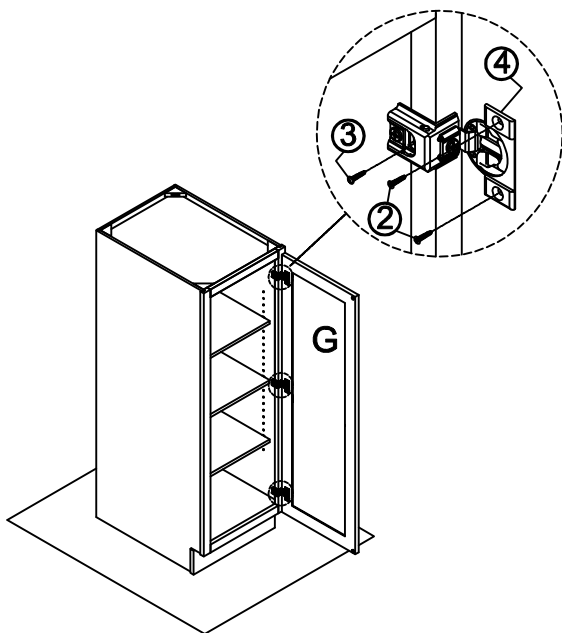

Pantry Base Cabinet Assembly Instruction (Item:PB1854)

Hard Ware List	1 | 12PCS | Ø4×25mm	2 | 6PCS | Ø4×16mm	3 | 3PCS | Ø4×19mm	4 | 3PCS | 1-1/4"	5 | 16PCS | Ø4×12mm	6 | 4PCS	7 | 12PCS | Ø8mm	8 | 4PCS | 60°60°18		
	Flat head screw	Flat head screw	Round head screw	Hinge	Flat head screw	Corner brackets	Shelf clips	Corner block		
Cabinet Parts List	A	Frame	B	Side panels(2)	C	Top panel & Bottom panel(2)	D	Back panel	E	Toe kick
	F	Adjustable shelf (3)	G	Door(1)						

Step7:

Step8:

Step9:

Step10: