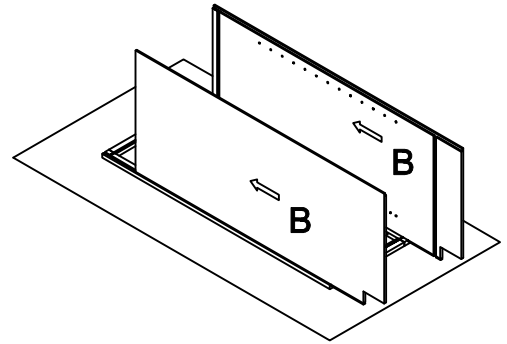

Pantry Base Cabinet Assembly Instruction (Item:PB1854)

Hard Ware List	1 12PCS Ø4×25mm	2 6PCS Ø4×16mm	3 3PCS Ø4×19mm	4 3PCS 1-1/4"	5 16PCS Ø4×12mm	6 4PCS	7 12PCS Ø8mm	8 4PCS 60°60°18		
	Flat head screw	Flat head screw	Round head screw	Hinge	Flat head screw	Corner brackets	Shelf clips	Corner block		
										
Cabinet Parts List	A	Frame	B	Side panels(2)	C	Top panel & Bottom panel(2)	D	Back panel	E	Toe kick
	F	Adjustable shelf (3)	G	Door(1)						

Step1:

Step2:

Step3:

Step4:

Step5:

Step6:

Pantry Base Cabinet Assembly Instruction (Item:PB1854)

Hard Ware List	1 12PCS Ø4×25mm	2 6PCS Ø4×16mm	3 3PCS Ø4×19mm	4 3PCS 1-1/4"	5 16PCS Ø4×12mm	6 4PCS	7 12PCS Ø8mm	8 4PCS 60°60°18		
	Flat head screw	Flat head screw	Round head screw	Hinge	Flat head screw	Corner brackets	Shelf clips	Corner block		
Cabinet Parts List	A	Frame	B	Side panels(2)	C	Top panel & Bottom panel(2)	D	Back panel	E	Toe kick
	F	Adjustable shelf (3)	G	Door(1)						