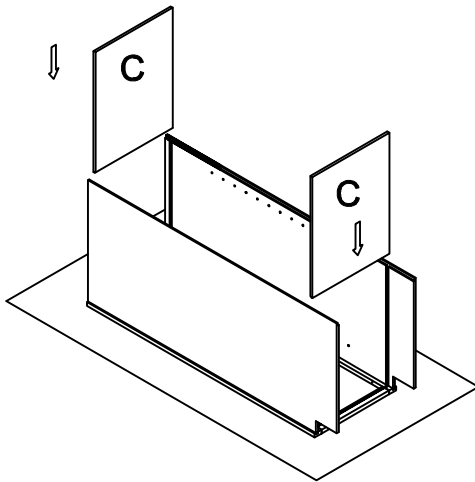

Pantry Base Cabinet Assembly Instruction (Item:PB1854)

Hard Ware List	1 12PCS Ø4×25mm	2 6PCS Ø4×16mm	3 3PCS Ø4×19mm	4 3PCS 1-1/4"	5 16PCS Ø4×12mm	6 4PCS	7 12PCS Ø8mm	8 4PCS 60°60°18		
	Flat head screw	Flat head screw	Round head screw	Hinge	Flat head screw	Corner brackets	Shelf clips	Corner block		
										
Cabinet Parts List	A	Frame	B	Side panels(2)	C	Top panel & Bottom panel(2)	D	Back panel	E	Toe kick
	F	Adjustable shelf (3)	G	Door(1)						

Step1:

Step2:

Step3:

Step4:

Step5:

Step6:

Pantry Base Cabinet Assembly Instruction (Item:PB1854)

Hard Ware List	1 12PCS Ø4×25mm	2 6PCS Ø4×16mm	3 3PCS Ø4×19mm	4 3PCS 1-1/4"	5 16PCS Ø4×12mm	6 4PCS	7 12PCS Ø8mm	8 4PCS 60°60°18		
	Flat head screw	Flat head screw	Round head screw	Hinge	Flat head screw	Corner brackets	Shelf clips	Corner block		
Cabinet Parts List	A	Frame	B	Side panels(2)	C	Top panel & Bottom panel(2)	D	Back panel	E	Toe kick
	F	Adjustable shelf (3)	G	Door(1)						