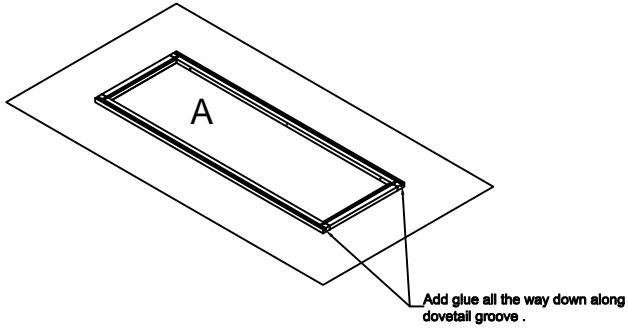

Pantry Base Cabinet Assembly Instruction (Item:PB1854)

Hard Ware List	1 12PCS Ø4×25mm	2 6PCS Ø4×16mm	3 3PCS Ø4×19mm	4 3PCS 1-1/4"	5 16PCS Ø4×12mm	6 4PCS	7 12PCS Ø8mm	8 4PCS 60°60°18		
	Flat head screw	Flat head screw	Round head screw	Hinge	Flat head screw	Corner brackets	Shelf clips	Corner block		
										
Cabinet Parts List	A	Frame	B	Side panels(2)	C	Top panel & Bottom panel(2)	D	Back panel	E	Toe kick
	F	Adjustable shelf (3)	G	Door(1)						

Step1:

Step2:

Step3:

Step4:

Step5:

Step6:

Pantry Base Cabinet Assembly Instruction (Item:PB1854)

Hard Ware List	1 12PCS Ø4×25mm	2 6PCS Ø4×16mm	3 3PCS Ø4×19mm	4 3PCS 1-1/4"	5 16PCS Ø4×12mm	6 4PCS	7 12PCS Ø8mm	8 4PCS 60°60°18		
	Flat head screw	Flat head screw	Round head screw	Hinge	Flat head screw	Corner brackets	Shelf clips	Corner block		
Cabinet Parts List	A	Frame	B	Side panels(2)	C	Top panel & Bottom panel(2)	D	Back panel	E	Toe kick
	F	Adjustable shelf (3)	G	Door(1)						