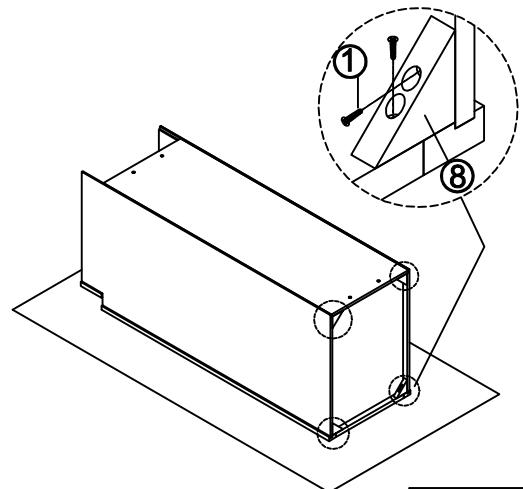

Pantry Base Cabinet Assembly Instruction (Item:PB1854)

Hard Ware List	1 12PCS Ø4×25mm	2 6PCS Ø4×16mm	3 3PCS Ø4×19mm	4 3PCS 1-1/4"	5 16PCS Ø4×12mm	6 4PCS	7 12PCS Ø8mm	8 4PCS 60°60°18		
	Flat head screw	Flat head screw	Round head screw	Hinge	Flat head screw	Corner brackets	Shelf clips	Corner block		
										
Cabinet Parts List	A	Frame	B	Side panels(2)	C	Top panel & Bottom panel(2)	D	Back panel	E	Toe kick
	F	Adjustable shelf (3)	G	Door(1)						

Step1:

Step2:

Step3:

Step4:

Step5:

Step6:

Pantry Base Cabinet Assembly Instruction (Item:PB1854)

Hard Ware List	1 12PCS Ø4×25mm	2 6PCS Ø4×16mm	3 3PCS Ø4×19mm	4 3PCS 1-1/4"	5 16PCS Ø4×12mm	6 4PCS	7 12PCS Ø8mm	8 4PCS 60°60°18		
	Flat head screw	Flat head screw	Round head screw	Hinge	Flat head screw	Corner brackets	Shelf clips	Corner block		
Cabinet Parts List	A	Frame	B	Side panels(2)	C	Top panel & Bottom panel(2)	D	Back panel	E	Toe kick
	F	Adjustable shelf (3)	G	Door(1)						