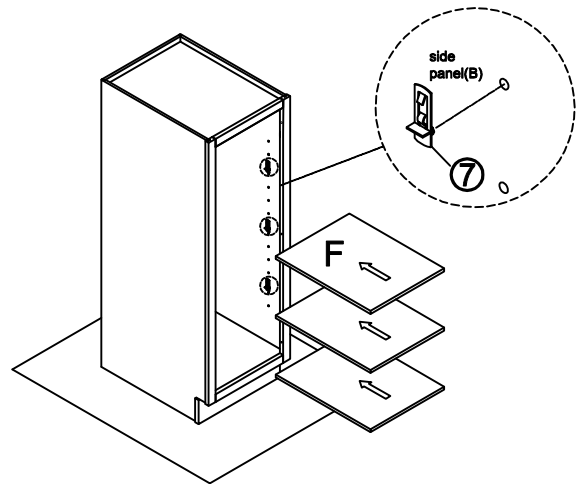

Pantry Base Cabinet Assembly Instruction (Item:PB1854)

Hard Ware List	1 | 12PCS | Ø4×25mm	2 | 6PCS | Ø4×16mm	3 | 3PCS | Ø4×19mm	4 | 3PCS | 1-1/4"	5 | 16PCS | Ø4×12mm	6 | 4PCS	7 | 12PCS | Ø8mm	8 | 4PCS | 60°60°18		
	Flat head screw	Flat head screw	Round head screw	Hinge	Flat head screw	Corner brackets	Shelf clips	Corner block		
Cabinet Parts List	A	Frame	B	Side panels(2)	C	Top panel & Bottom panel(2)	D	Back panel	E	Toe kick
	F	Adjustable shelf (3)	G	Door(1)						

Step7:

Step8:

Step9:

Step10: